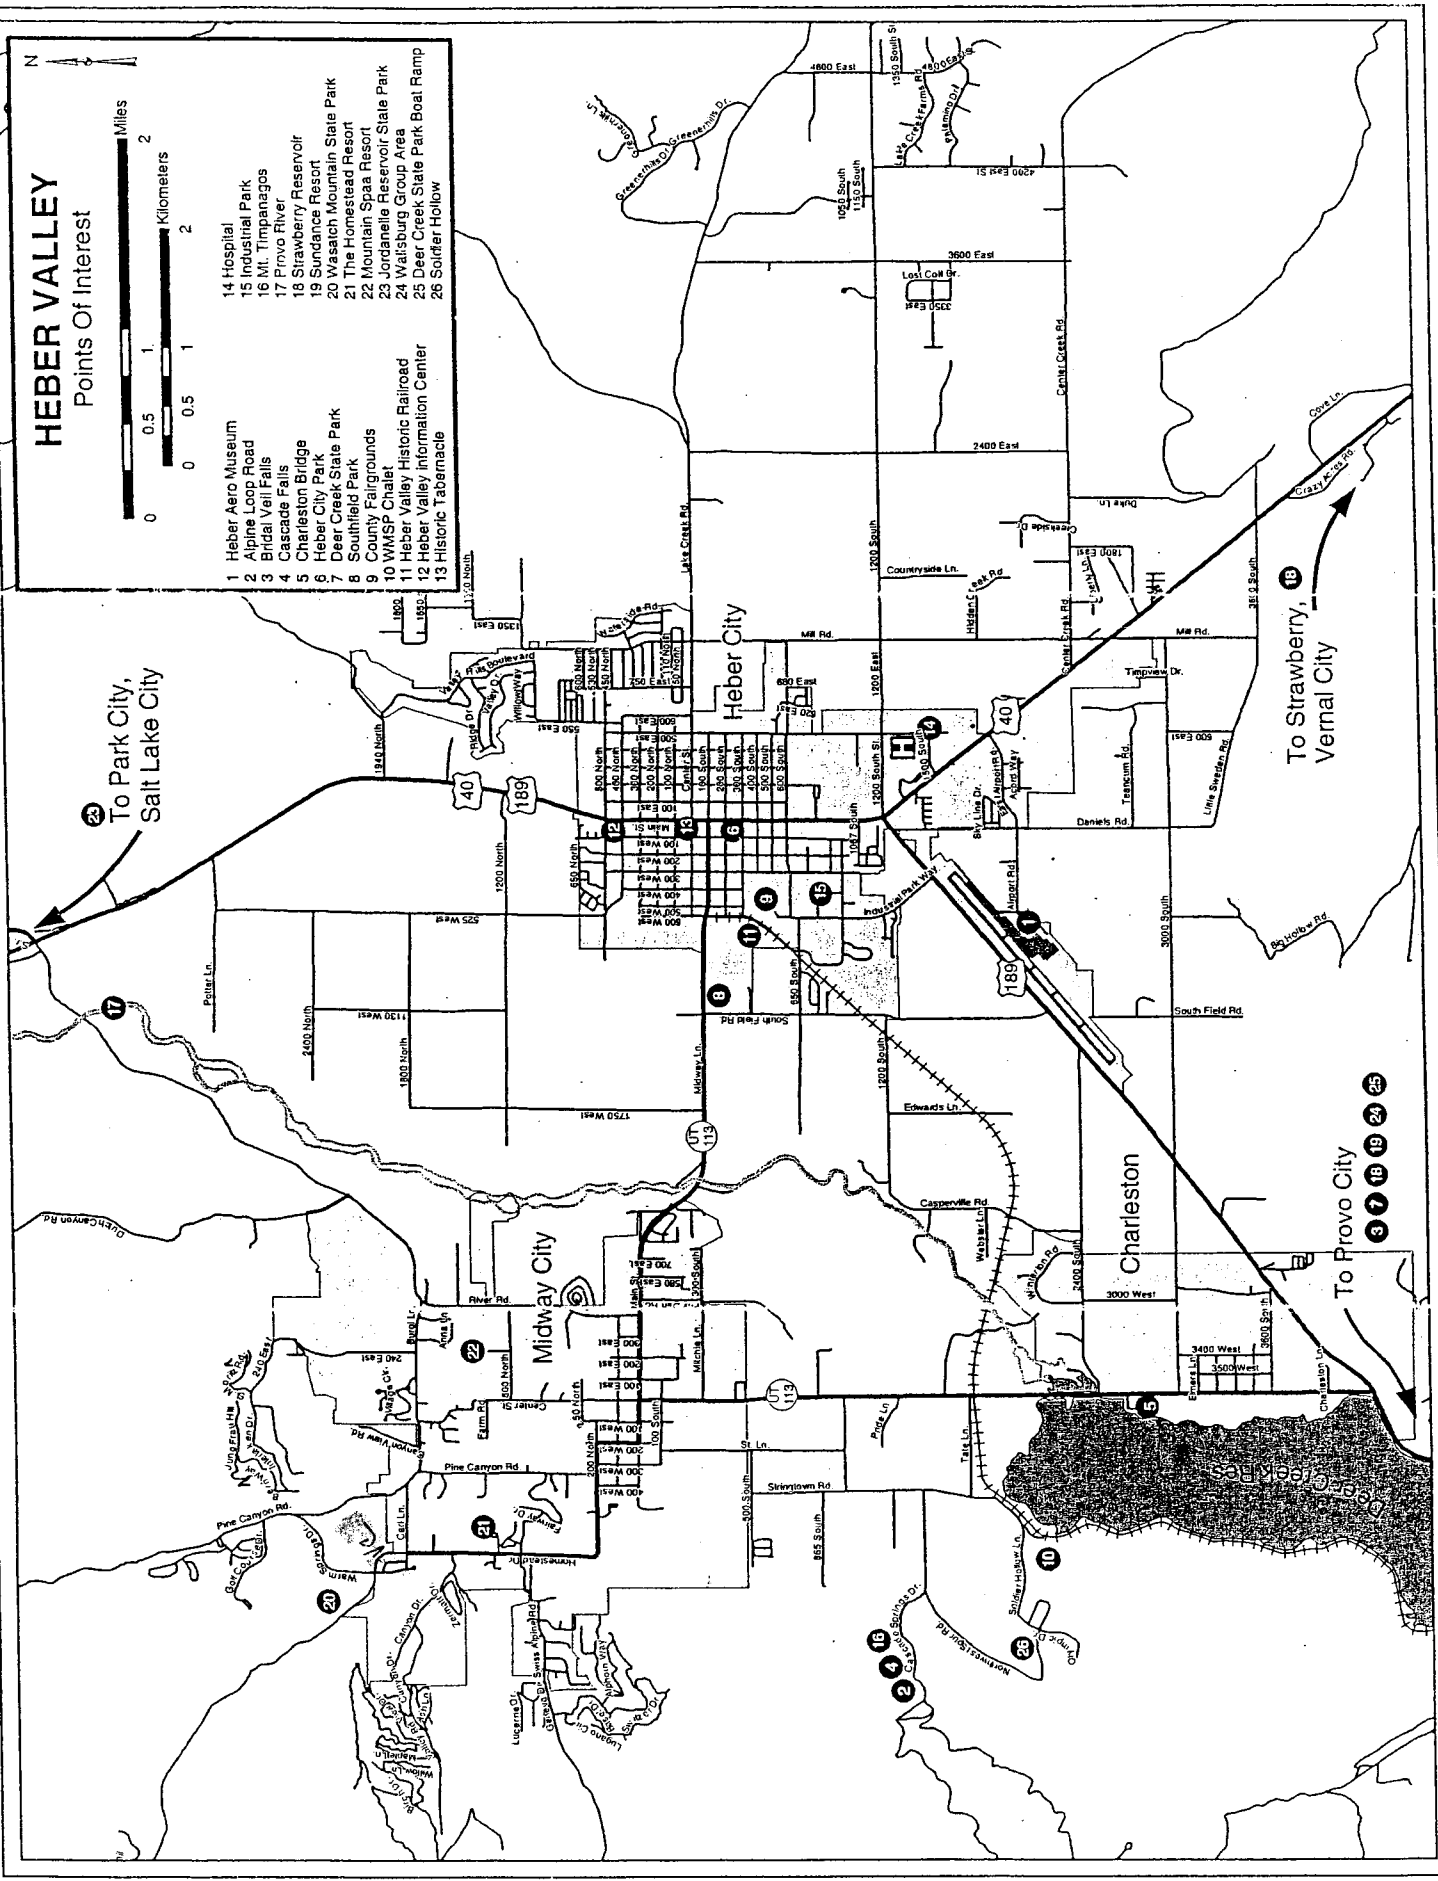

HEBER VALLEY Points Of Interest

- 1 Heber Aero Museum
- 2 Alpine Loop Road
- 3 Bridal Veil Falls
- 4 Cascade Falls
- 5 Charleston Bridge
- 6 Heber City Park
- 7 Deer Creek State Park
- 8 Southlaid Park
- 9 County Fairgrounds
- 10 W.N.S.P. Chalet
- 11 Heber Valley Historic Railroad
- 12 Heber Valley Information Center
- 13 Historic Tabernacle
- 14 Hospital
- 15 Industrial Park
- 16 Mt. Timpanogos
- 17 Provo River
- 18 Strawberry Reservoir
- 19 Sundance Resort
- 20 Wasatch Mountain State Park
- 21 The Homestead Resort
- 22 Jordanelle Reservoir State Park
- 23 Mountain Spa Resort
- 24 Wasburg Group Area
- 25 Deer Creek State Park Boat Ramp
- 26 Soldier Hollow

To Park City,
Salt Lake City

To Strawberry,
Vernal City

To Provo City